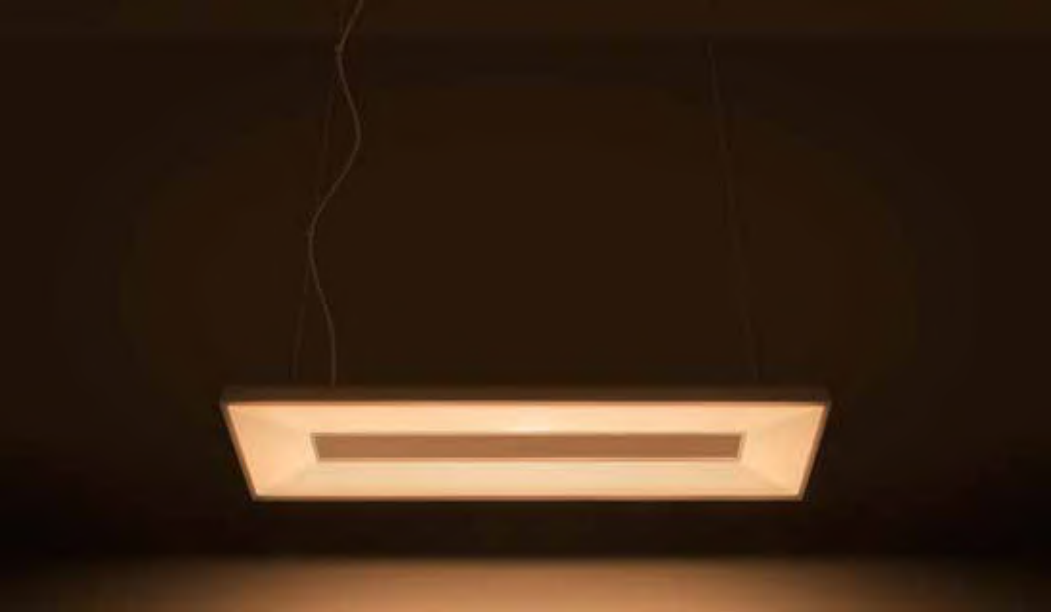

The White Ambience based WITHIN family activates 4 ideal light recipes to help you be more effective in your daily key activities.

Relax

Read

Concentrate

Energize

Within ceiling light

The Within Ceiling creates the right light and ambience in your treasured home for you to cherish every moment with your family.

Within pendant light

The Within Pendant accentuates the elegance of your contemporary home with an adjustable height feature.

Being Extra slim with Slope-in diffuser, the pendant helps in creating an inviting and soothing experience for the user.