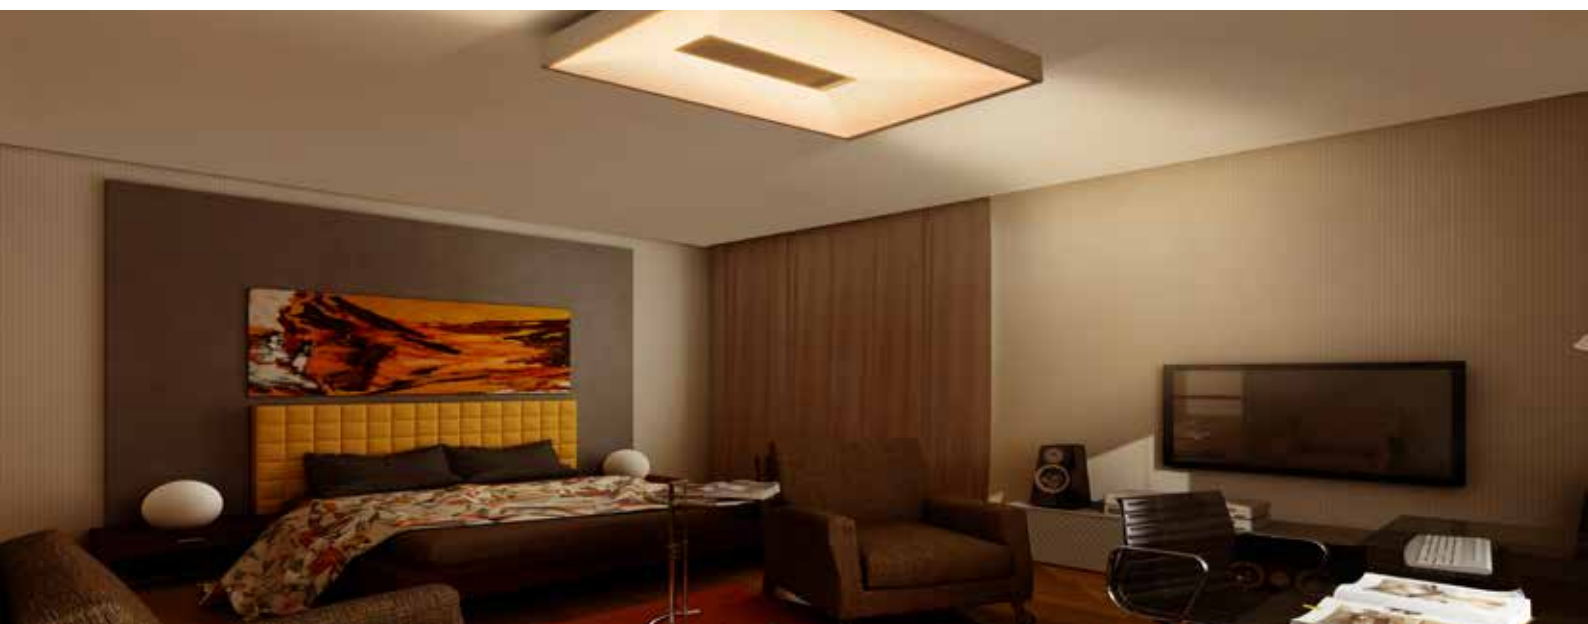

Within ceiling light

The Within Ceiling creates the right light and ambience in your treasured home for you to cherish every moment with your family.

The Extra Slim form factor with an edge of metal all around, adds to the décor and aesthetics of your home, giving it a contemporary look.

Using the same with HUE Smart Dimmer Switch, we can easily toggle between the 4 ideal light recipes for our daily activities. Also, by pairing the HUE Bridge in the ecosystem along with the Switch, we can experience the full richness of HUE via the Remote & Out of Home access.

Features

- Integrated LED 55W, 2600 lumen
- Dimmable and Tunable (2200K to 6500 Kelvin)
- Dual Control Option: Smart Switch or HUE Mobile App
- Direct tunability and dimmability using the Smart Dimmer Switch