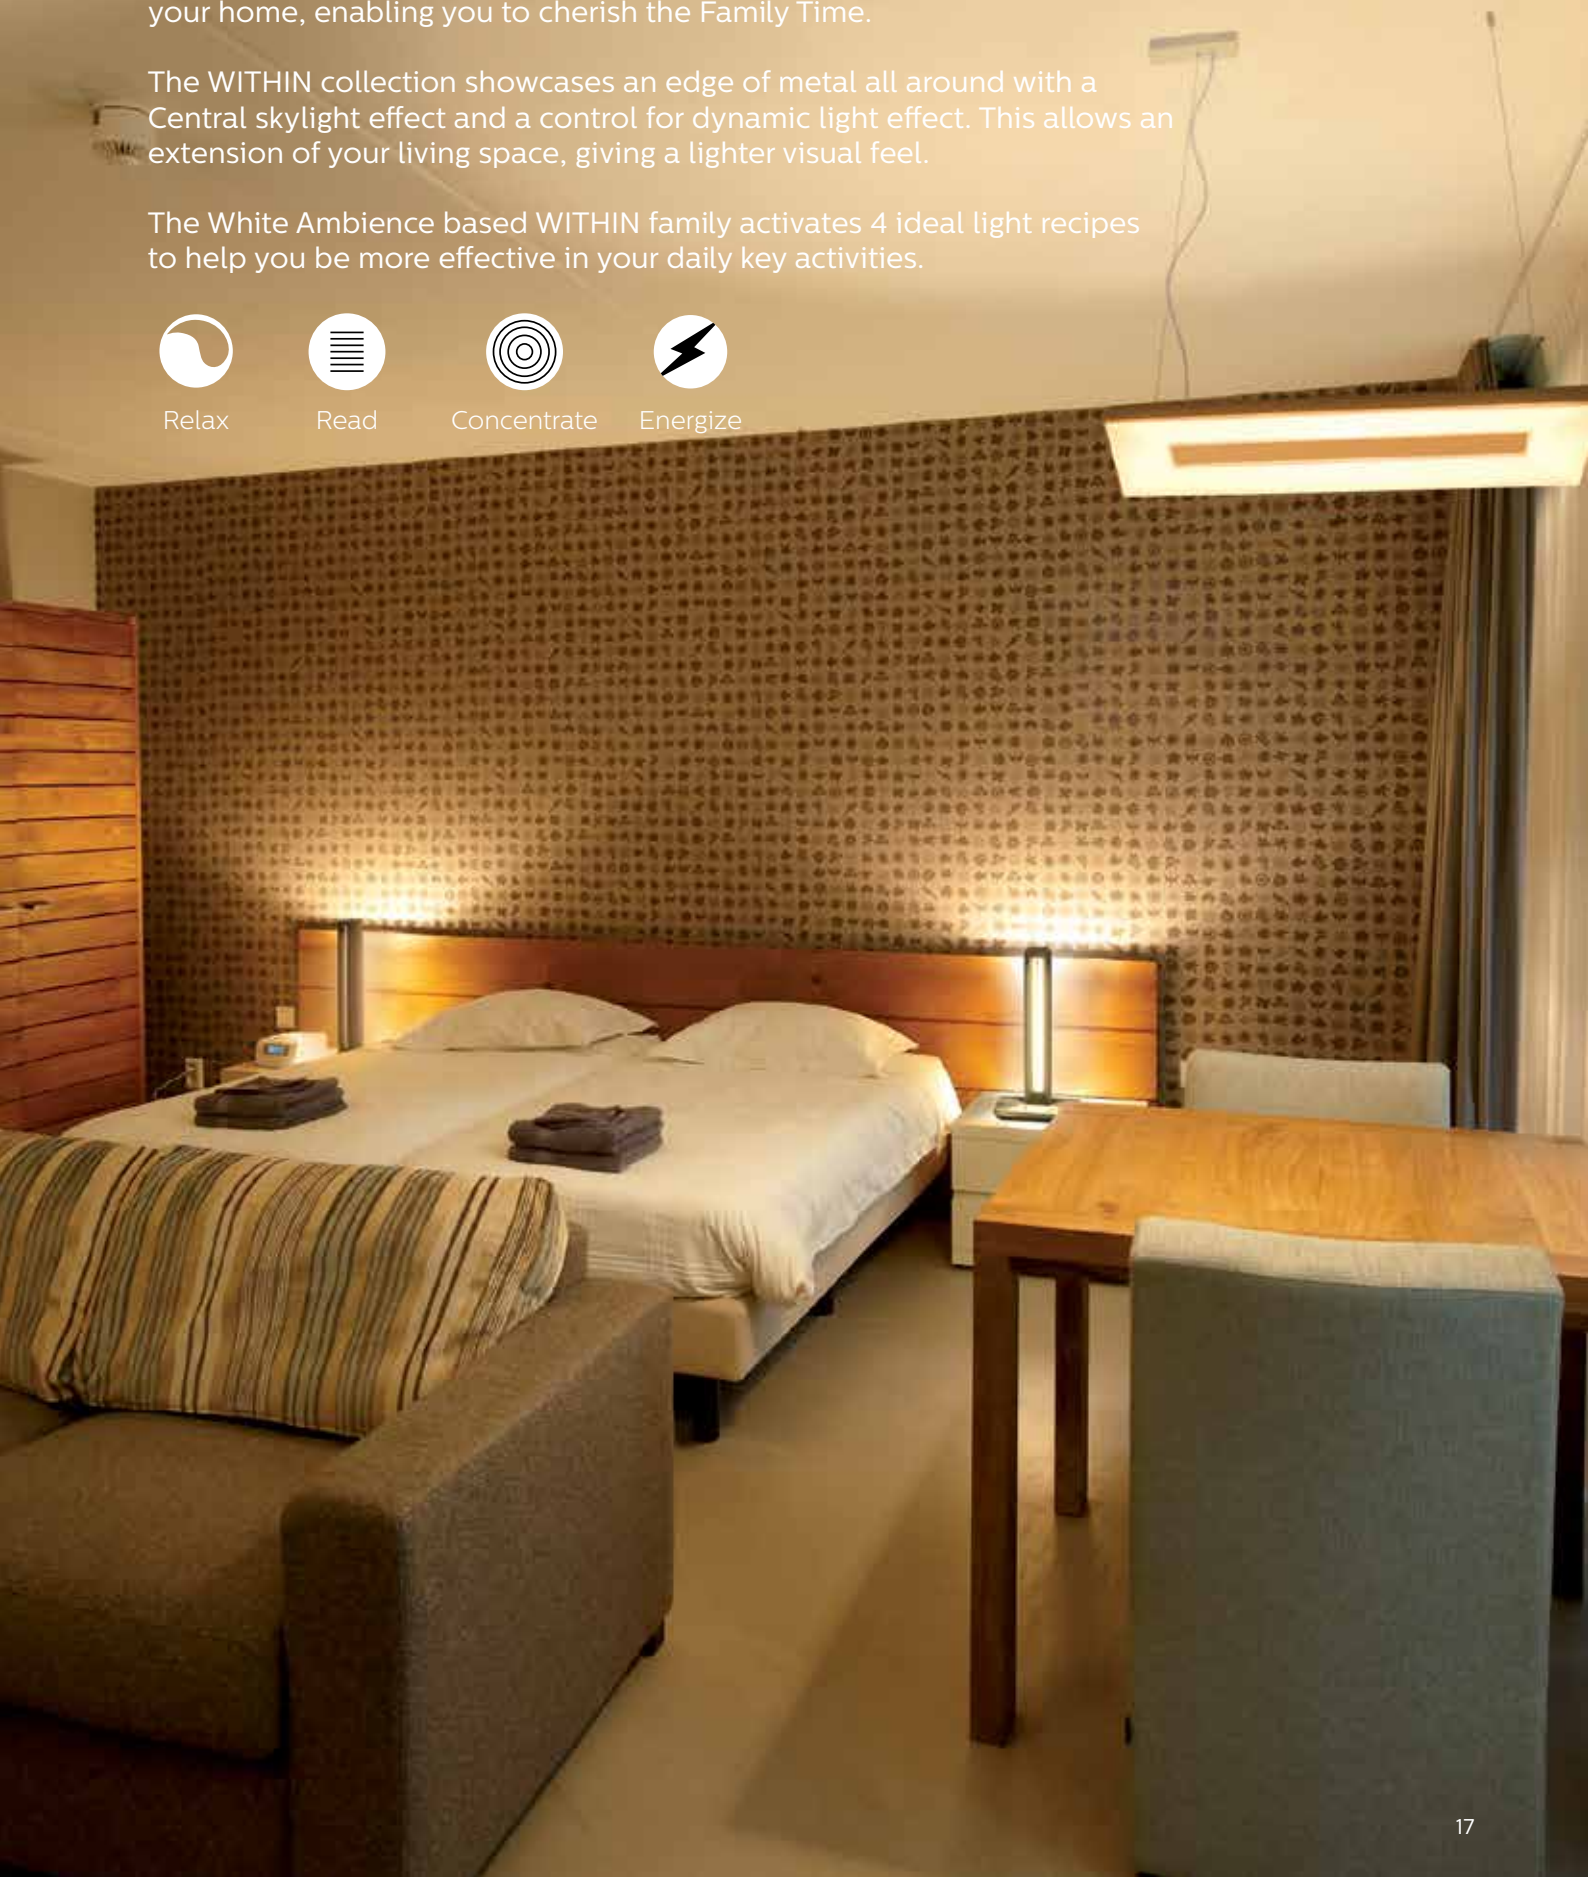

Within collection

Let Hue White Ambience luminaire collections be the centre pieces of your home, enabling you to cherish the Family Time.

The WITHIN collection showcases an edge of metal all around with a Central skylight effect and a control for dynamic light effect. This allows an extension of your living space, giving a lighter visual feel.

The White Ambience based WITHIN family activates 4 ideal light recipes to help you be more effective in your daily key activities.

Relax

Read

Concentrate

Energize